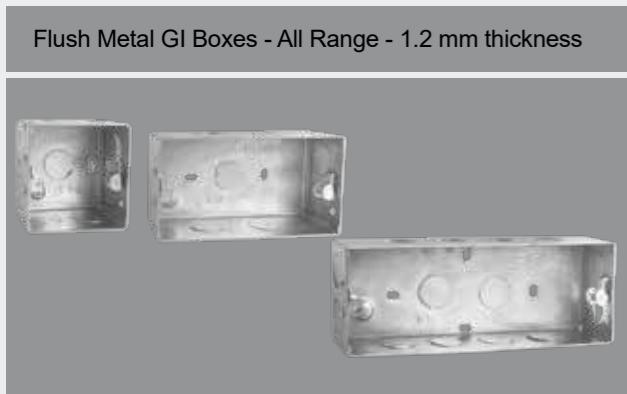

Item Name	Size cm	SAP Code	Std. / Master Packing (No. of Unit/s)	List Price in Rs. Per Unit
1/2 M Box	(7.6x7.6) cm / (3X3)	ACTXMITX01	60 N	₹ 89.00
3 M Box	(10.58x7.6) cm / (4X3)	ACTXMITX03	40 N	₹ 113.00
4 M Box	(13.56x7.6) cm / (5X3)	ACTXMITX04	30 N	₹ 135.00
6 M Box	(20.98x7.6) cm / (8X3)	ACTXMITX06	20 N	₹ 177.00
8 M Box (H)	(22.7x7.6) cm / (9X3)	ACTXMITH08	20 N	₹ 233.00
8 M Box	(13.56x13.6) cm / (5X5)	ACTXMITX08	20 N	₹ 233.00
8 M Box 6 clamp	(13.56x13.6) cm / (5X5)	ACTCMITH08	20 N	₹ 240.00
12 M Box	(20.98x13.6) cm / (8X6)	ACTXMITX12	10 N	₹ 285.00
18 M Box	(20.98x21) cm / (9X8)	ACTXMITX18	5 N	₹ 330.00

Also available in 1.6 mm thickness