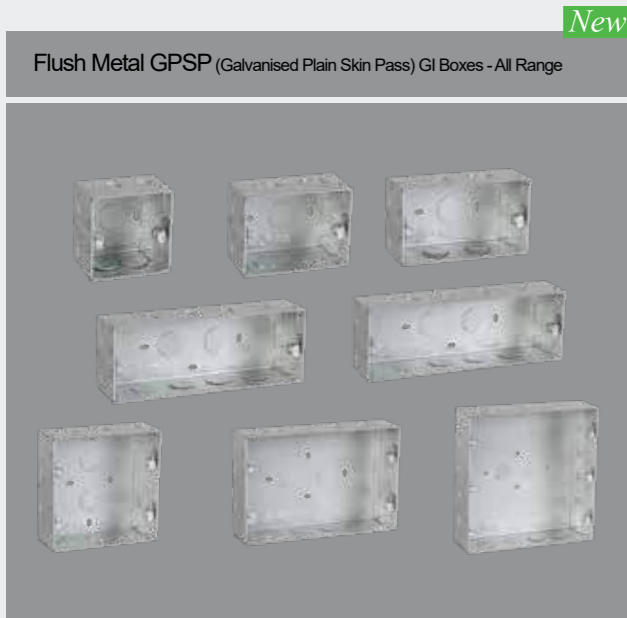

Item Name	Size cm	SAP Code	Std. / Master Packing (No. of Unit/s)	List Price in Rs. Per Unit
1/2 M GI Box GPSP	(7.6x7.6) cm / (3X3)	ACTXMIIW01	60 N	₹ 70.00
3 M GI Box GPSP	(10.58x7.6) cm / (4X3)	ACTXMIIW03	40 N	₹ 86.00
4 M GI Box GPSP	(13.56x7.6) cm / (5X3)	ACTXMIIW04	30 N	₹ 102.00
6 M GI Box GPSP	(20.98x7.6) cm / (8X3)	ACTXMIIW06	20 N	₹ 158.00
8 M (S) GI Box GPSP	(13.56x13.6) cm / (5X5)	ACTXMIIW08	20 N	₹ 190.00
8 M (H) GI Box GPSP	(22.7x7.6) cm / (9X3)	ACTCMIGH08	20 N	₹ 190.00
8 M (H) GI Box GPSP 6 Clamp	(22.7x7.6) cm / (9X3)	ACTCMIIW08	20 N	₹ 197.00
9 M GI Box GPSP	(25.4x7.6) cm / (10X3)	ACTCMIIW09	20 N	₹ 201.00
12 M GI Box GPSP	(20.98x13.6) cm / (8X6)	ACTXMIIW12	10 N	₹ 242.00
16 M GI Box GPSP	(23x14.1) cm / (9x5.5)	ACTXMIIW16	10 N	₹ 267.00
18 M GI Box GPSP	(20.98x21) cm / (9X8)	ACTXMIIW18	5 N	₹ 301.00