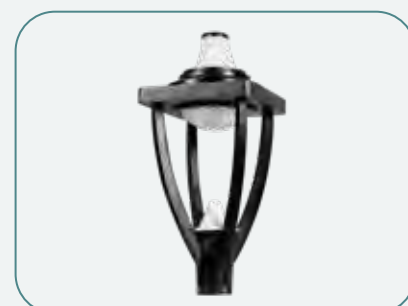

VICTORIA LED POST TOP

Design from the renaissance era yet with a modern look using new generation technology in LED to enliven your outdoor areas in perfect synchronization with functionality and aesthetics. IP66 Family of post top lantern designed to complement the geometry of the area.

Item Description	HSN Code	MRP Rs. Per Unit (incl. of all taxes)	Case Lot No. of unit/s
VICTORIANXTPT45WLED730PSYMP CBLK	9405	41000.00	1 N
VICTORIANXTPT45WLED740PSYMP CBLK	9405	41000.00	1 N
VICTORIANXTPT45WLED757PSYMP CBLK	9405	41000.00	1 N

Suitable for pole dia Ø 76 mm